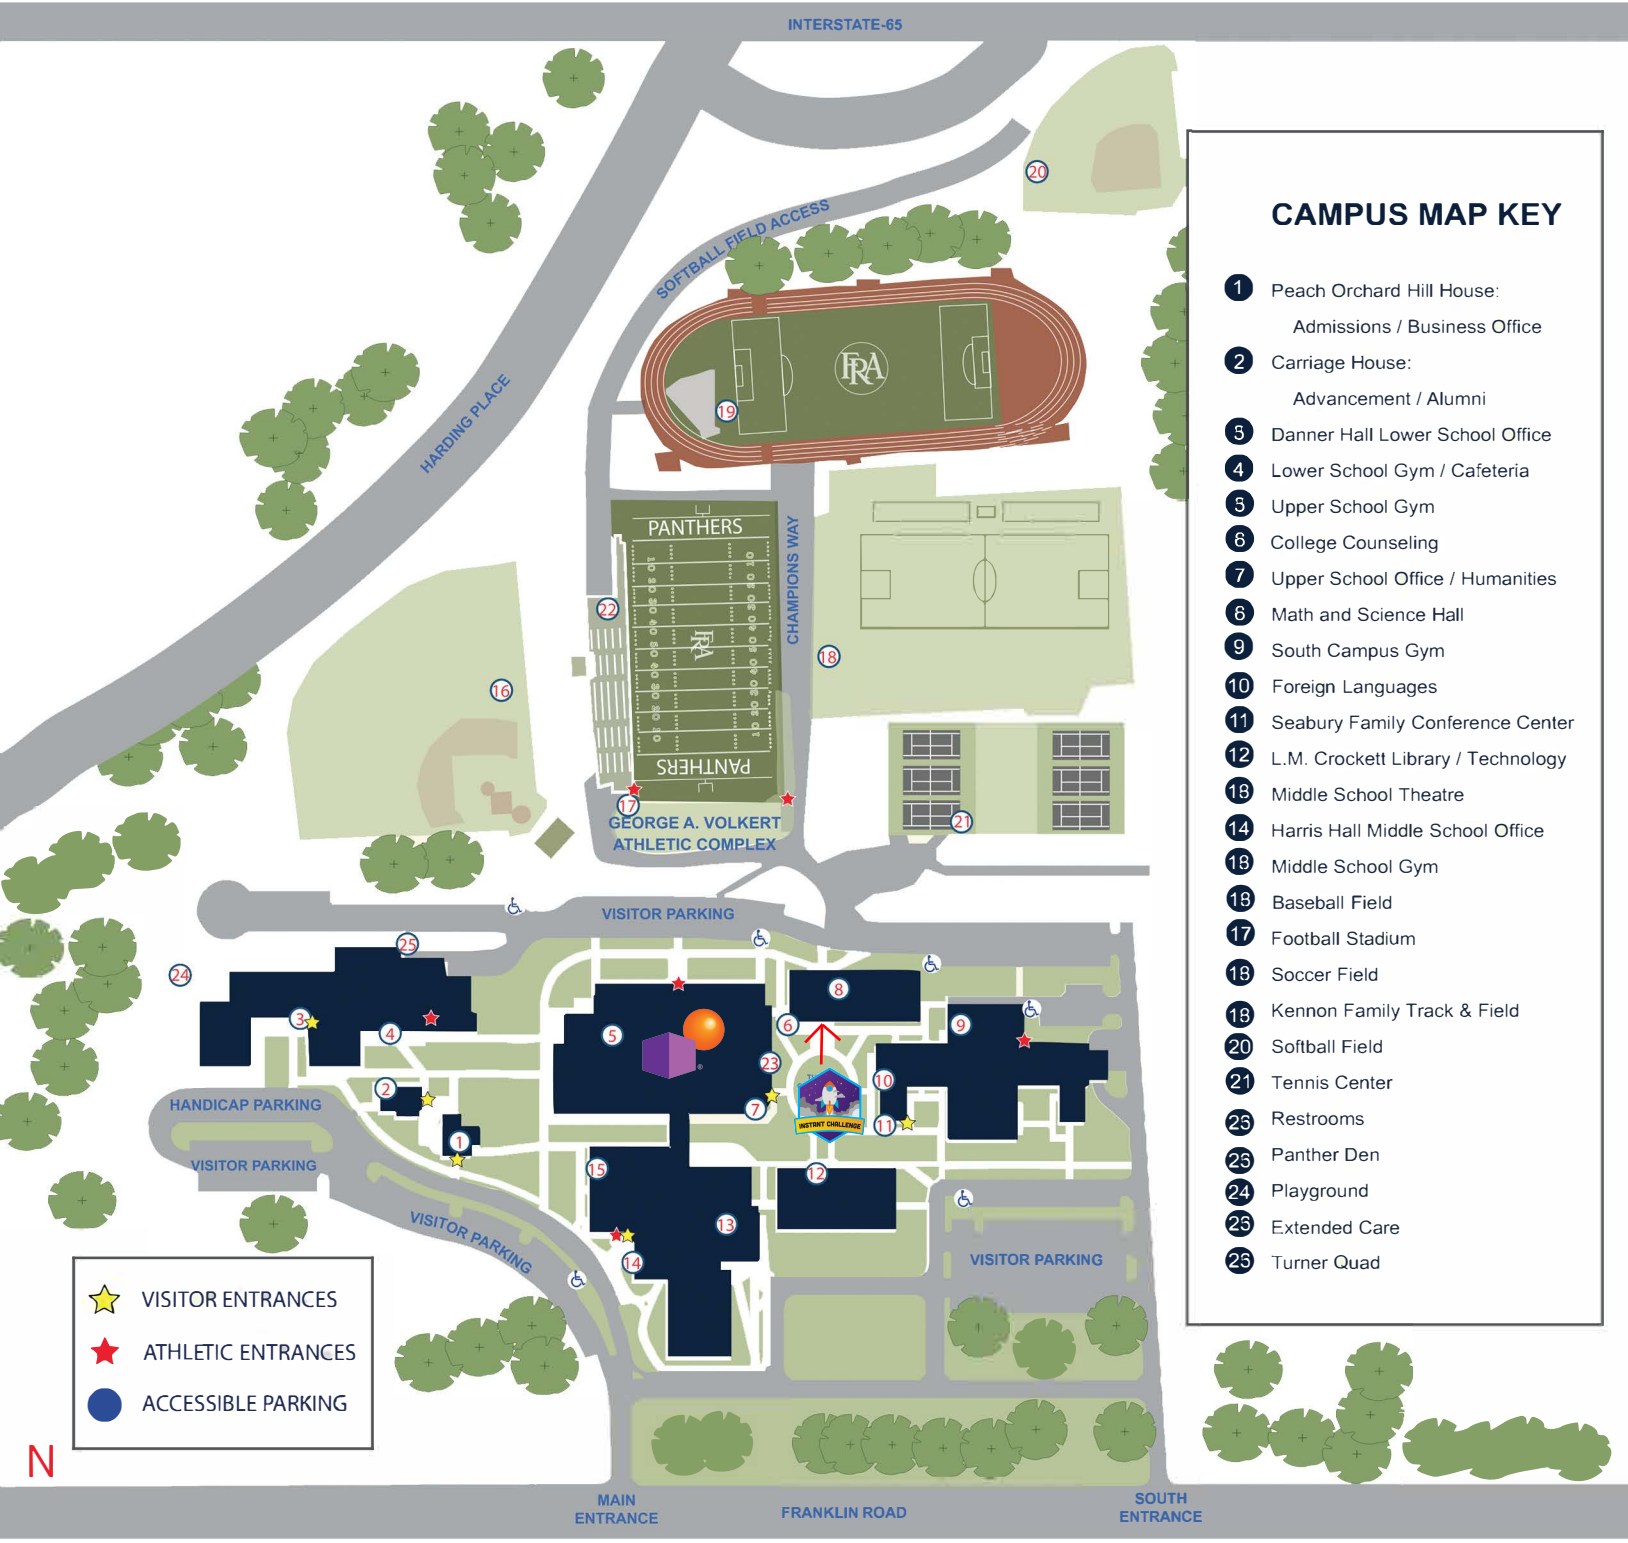

FRA CAMPUS MAP

CAMPUS MAP KEY

- 1 Peach Orchard Hill House:
Admissions / Business Office
- 2 Carriage House:
Advancement / Alumni
- 5 Danner Hall Lower School Office
- 4 Lower School Gym / Cafeteria
- 5 Upper School Gym
- 6 College Counseling
- 7 Upper School Office / Humanities
- 6 Math and Science Hall
- 9 South Campus Gym
- 10 Foreign Languages
- 11 Seabury Family Conference Center
- 12 L.M. Crockett Library / Technology
- 18 Middle School Theatre
- 14 Harris Hall Middle School Office
- 18 Middle School Gym
- 18 Baseball Field
- 17 Football Stadium
- 18 Soccer Field
- 18 Kennon Family Track & Field
- 20 Softball Field
- 21 Tennis Center
- 26 Restrooms
- 25 Panther Den
- 24 Playground
- 25 Extended Care
- 25 Turner Quad

- ★ VISITOR ENTRANCES
- ★ ATHLETIC ENTRANCES
- ACCESSIBLE PARKING

N